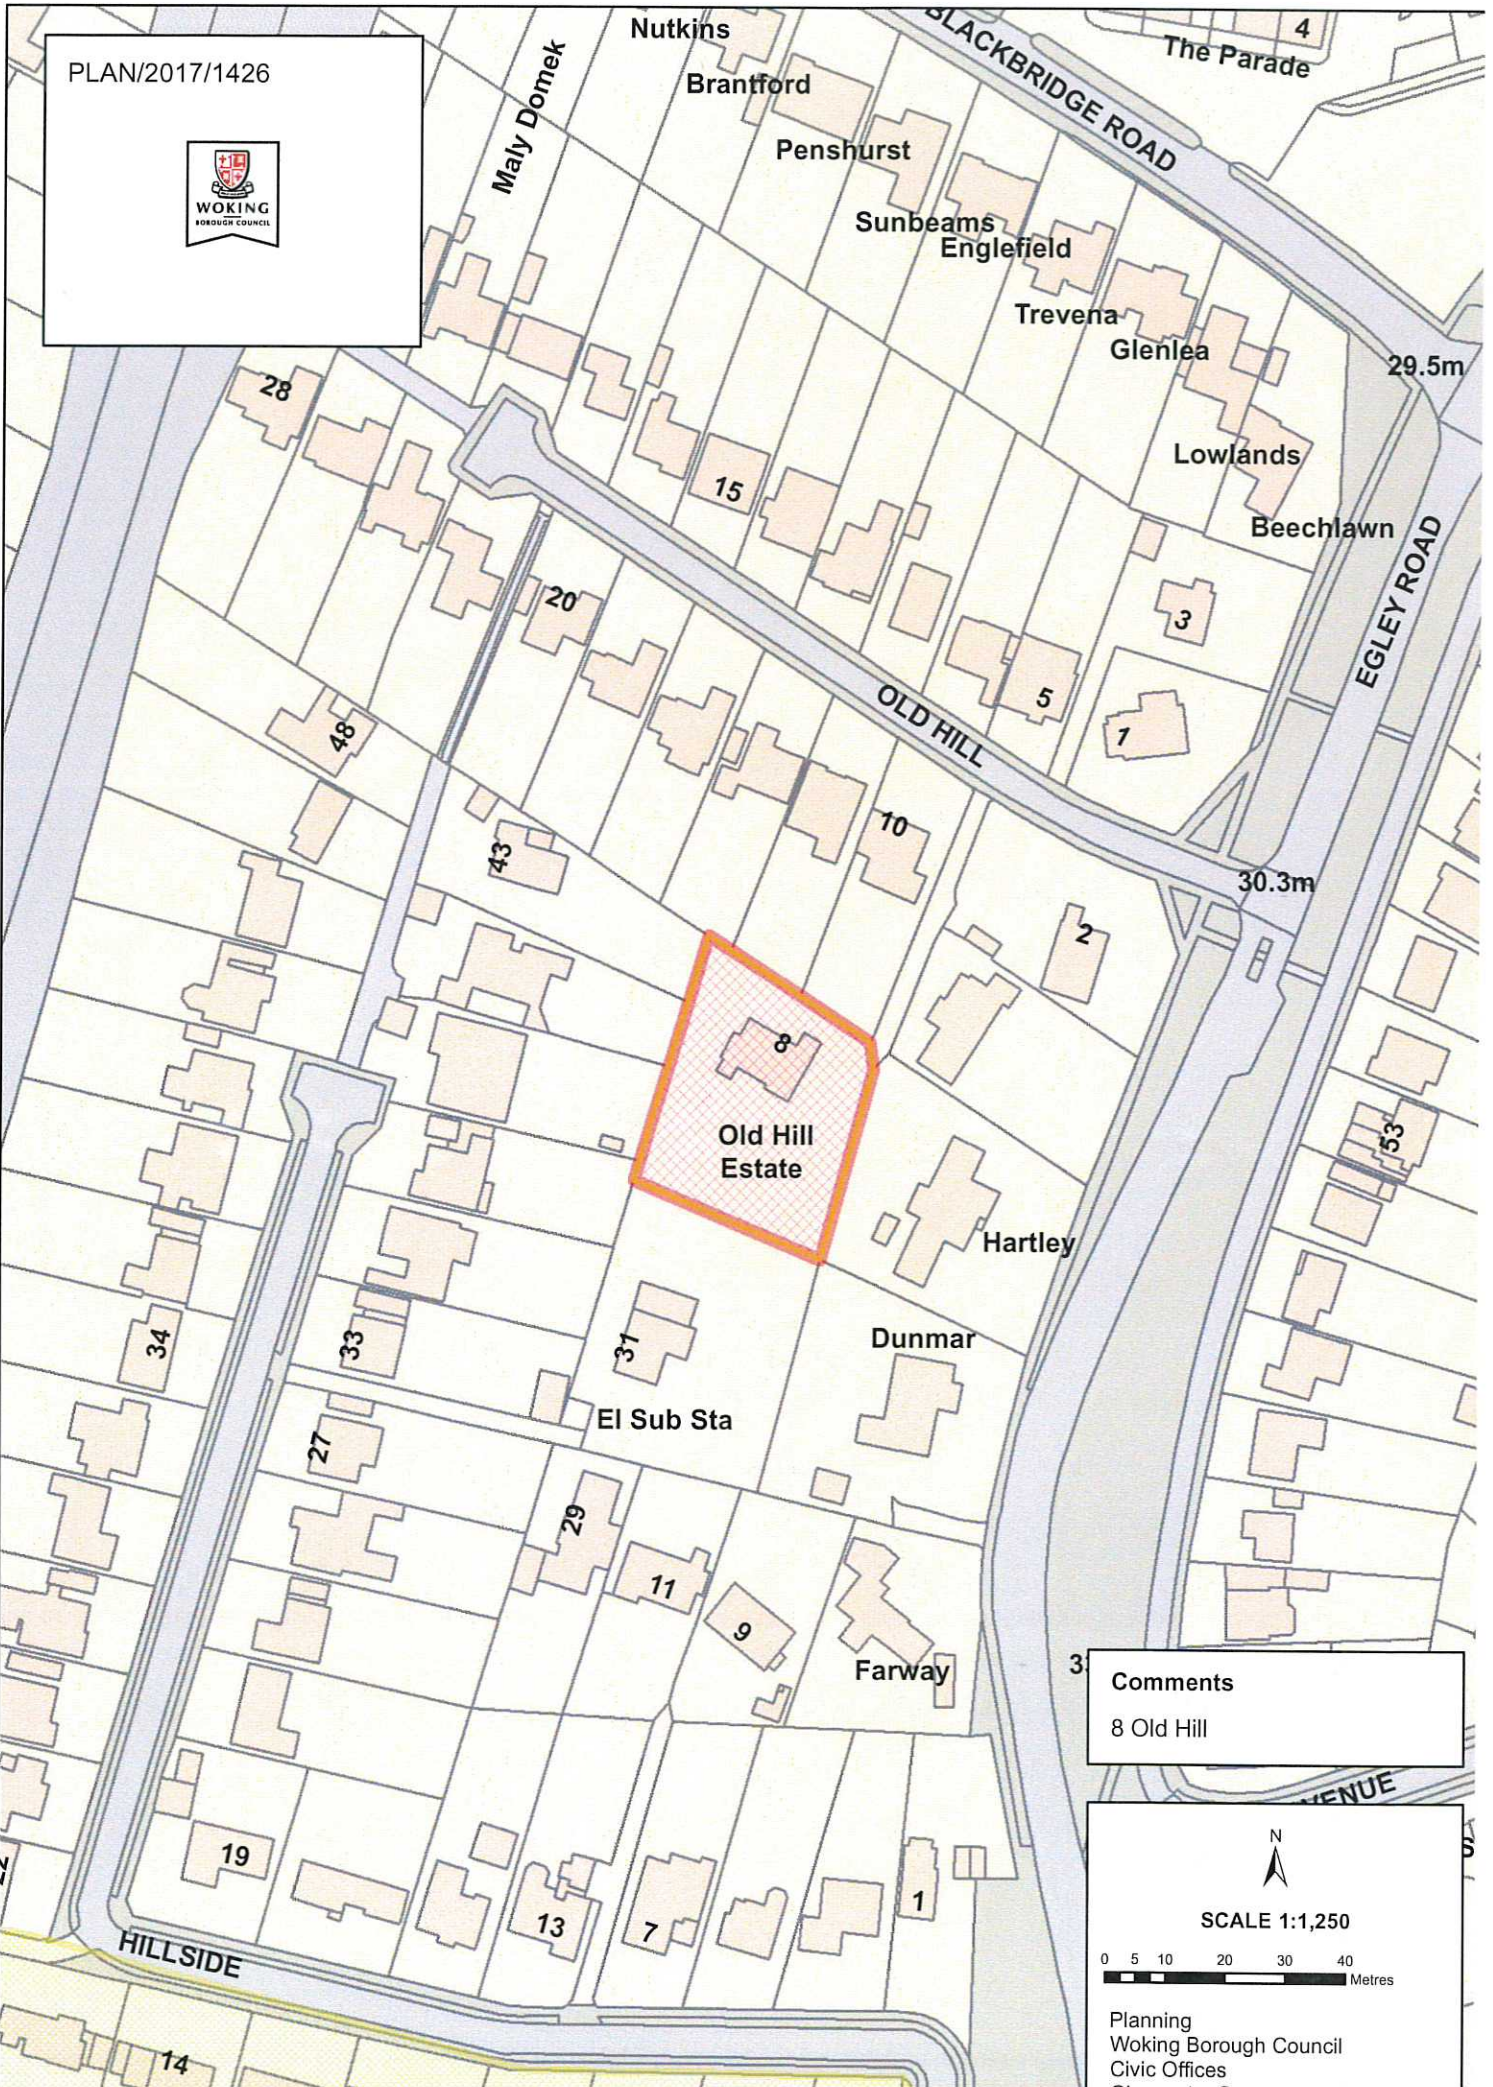

PLAN/2017/1426

Comments

8 Old Hill

SCALE 1:1,250

Planning
Woking Borough Council
Civic Offices
Gloucester Square
Woking, Surrey GU21 6YL